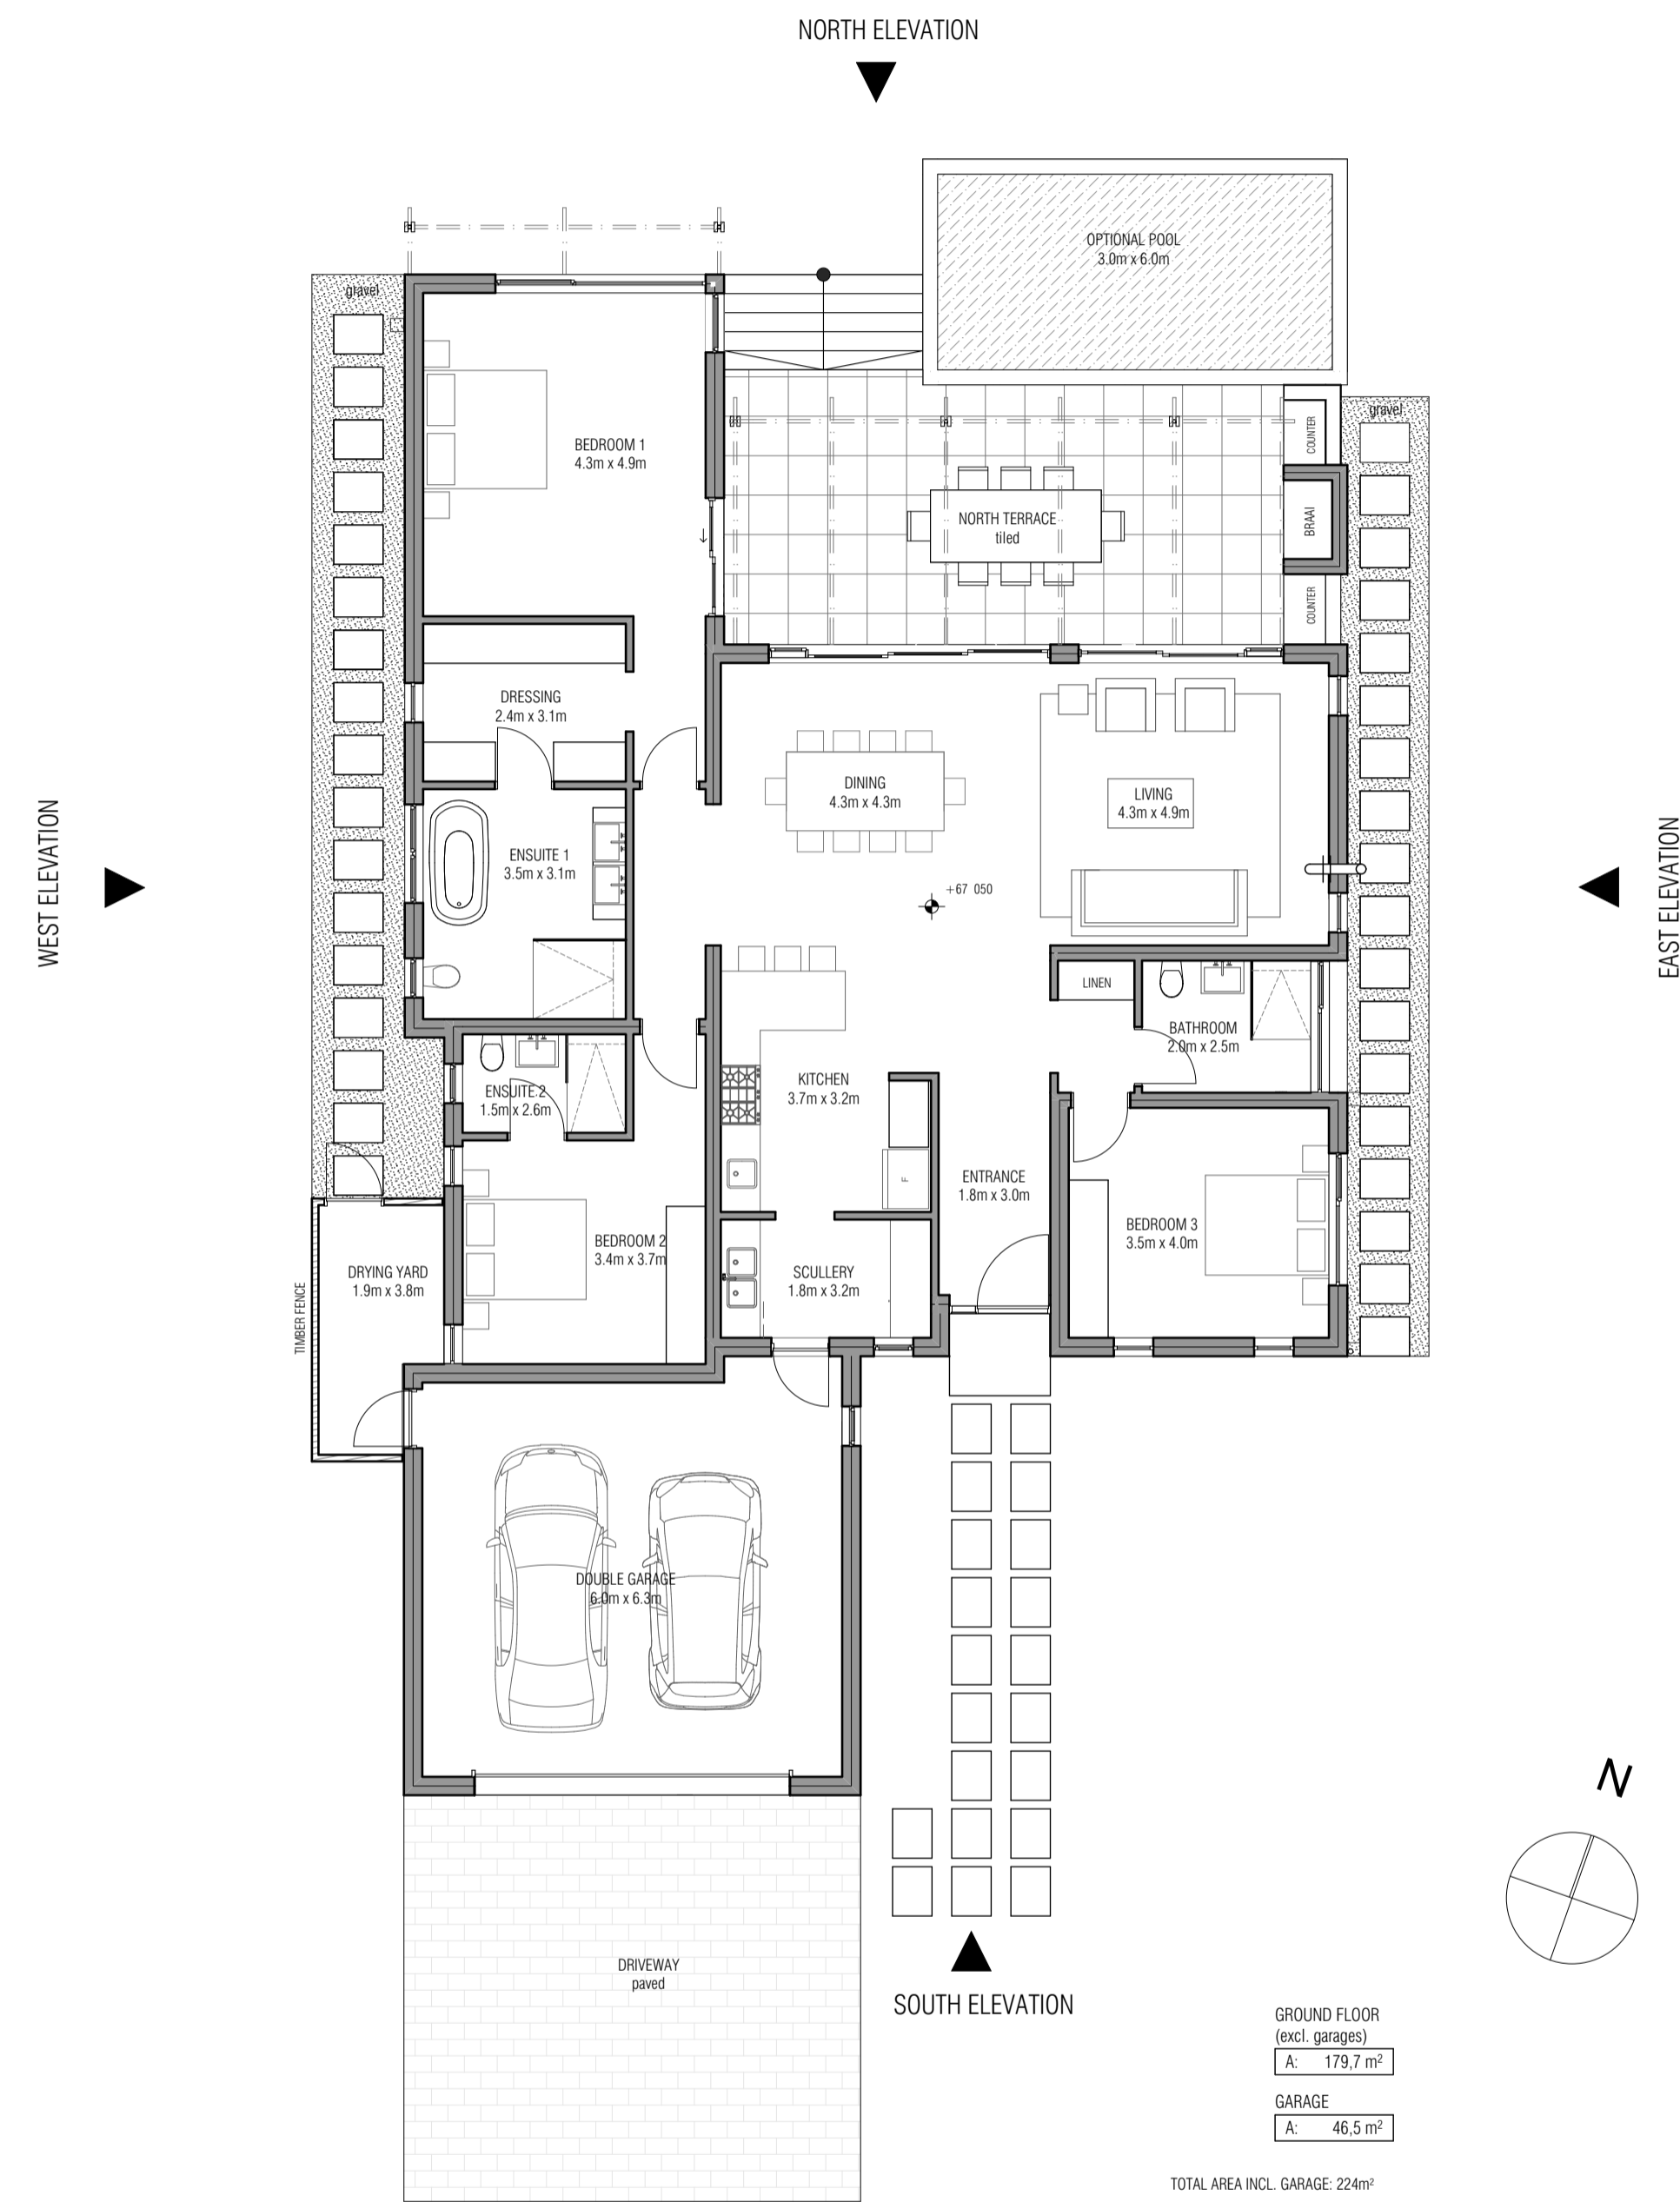

APPLEGARTH
HOUT BAY

ANNEXURE B:
ARCHITECTURAL PLANS - STYLE D_3 BEDROOM

EAST ELEVATION
1:100

WEST ELEVATION
1:100

NORTH ELEVATION
1:100

SOUTH ELEVATION
1:100