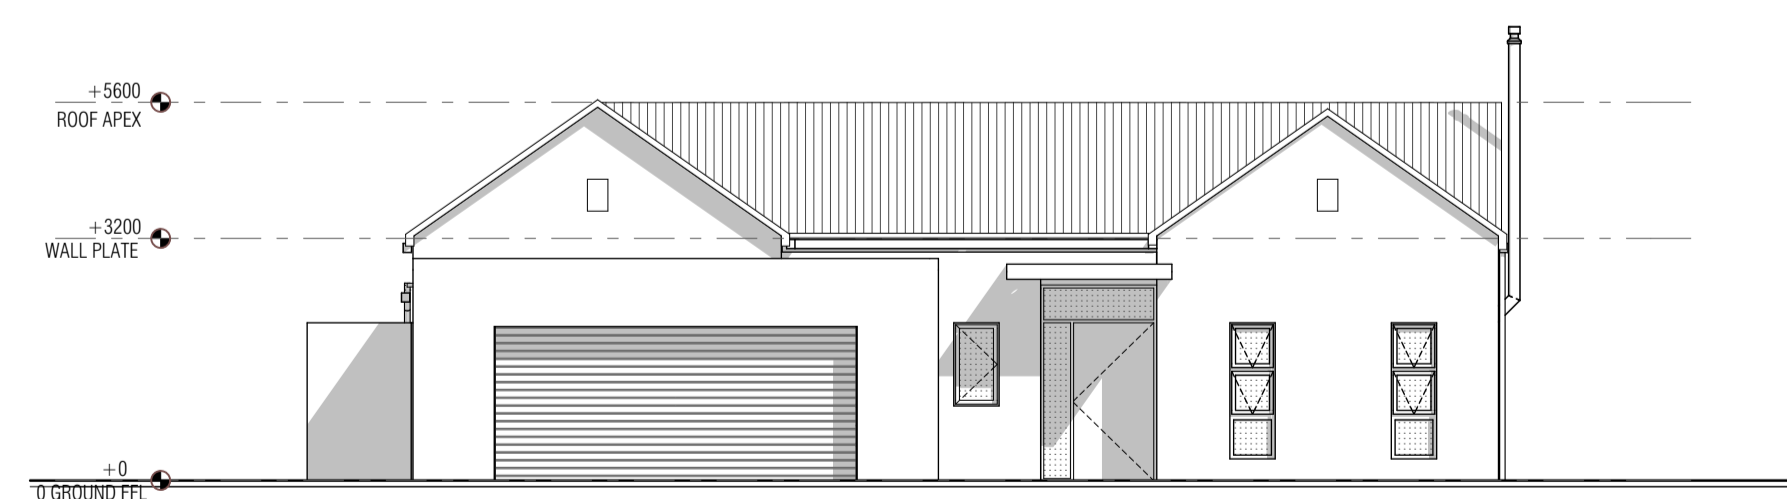

APPLEGARTH
HOUT BAY

ANNEXURE B:
ARCHITECTURAL PLANS - STYLE D_3 BEDROOM

EAST ELEVATION
1:100

WEST ELEVATION
1:100

NORTH ELEVATION
1:100

SOUTH ELEVATION
1:100