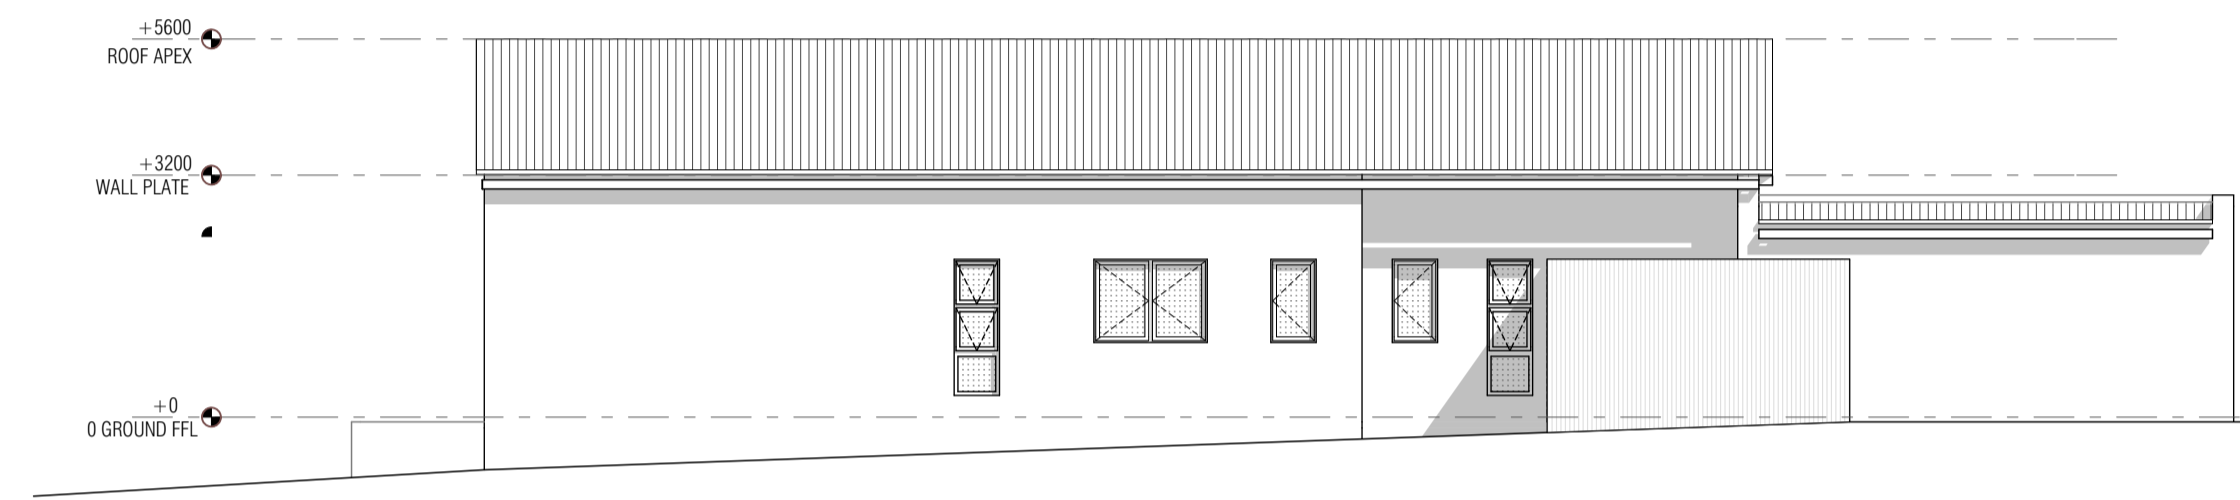

APPLEGARTH
HOUT BAY

ANNEXURE B:
ARCHITECTURAL PLANS - STYLE D_3 BEDROOM

EAST ELEVATION
1:100

WEST ELEVATION
1:100

NORTH ELEVATION
1:100

SOUTH ELEVATION
1:100