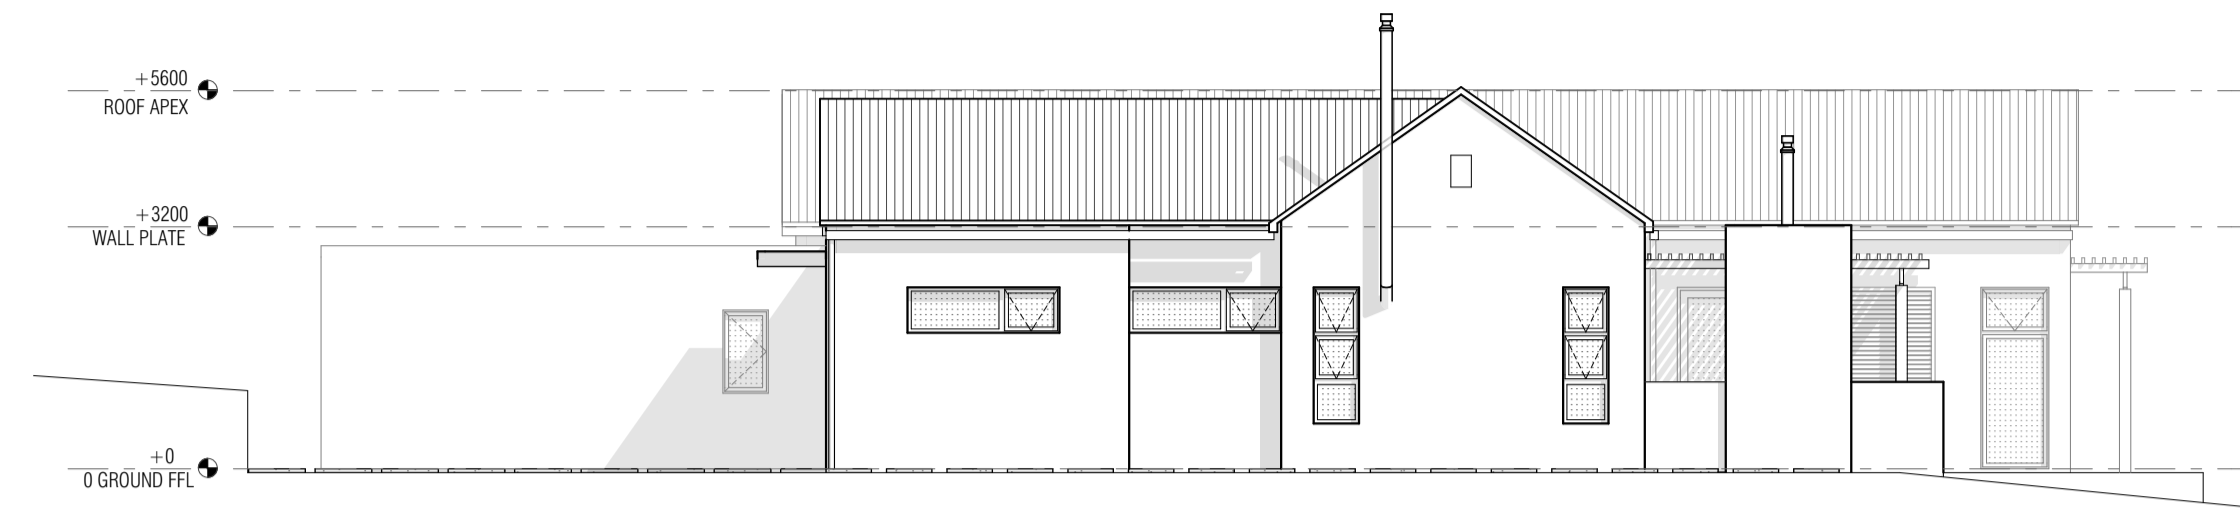

APPLEGARTH
HOUT BAY

ANNEXURE B:
ARCHITECTURAL PLANS - STYLE D_3 BEDROOM

EAST ELEVATION
1:100

WEST ELEVATION
1:100

NORTH ELEVATION
1:100

SOUTH ELEVATION
1:100