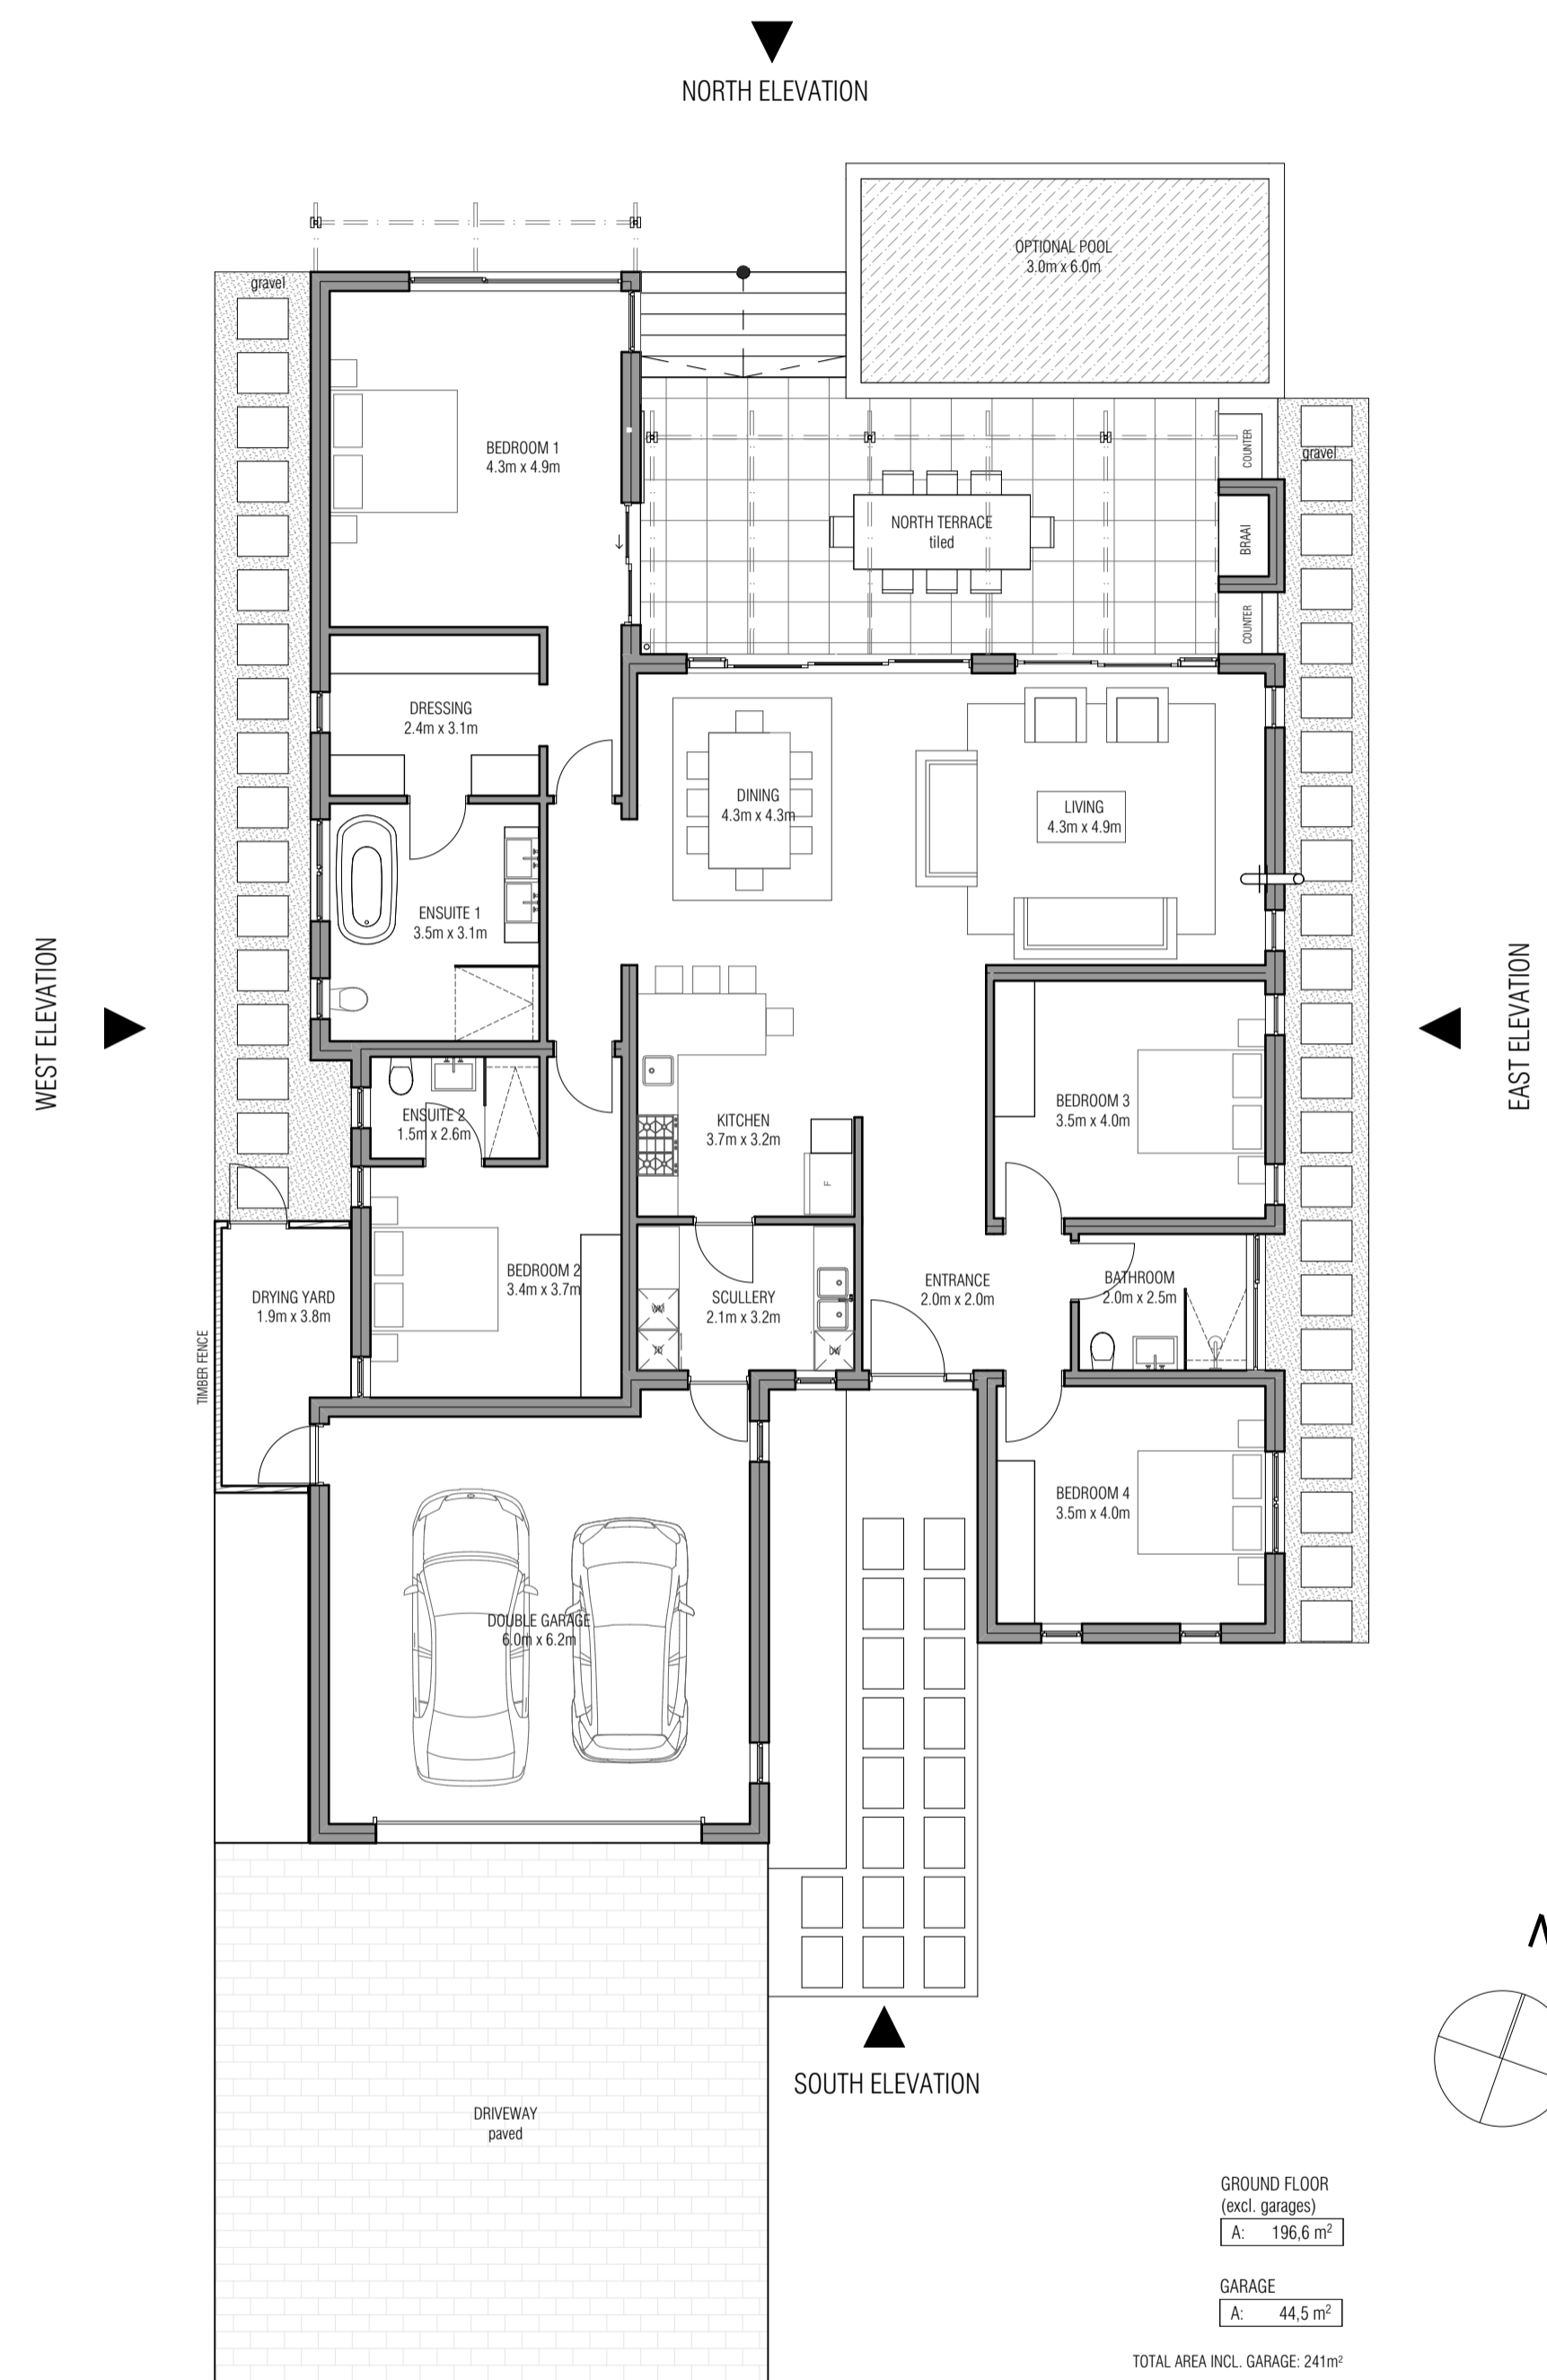

APPLEGARTH
HOUT BAY

ANNEXURE B:
ARCHITECTURAL PLANS - STYLE D_4 BEDROOM

EAST ELEVATION
1:100

WEST ELEVATION
1:100

NORTH ELEVATION
1:100

SOUTH ELEVATION
1:100