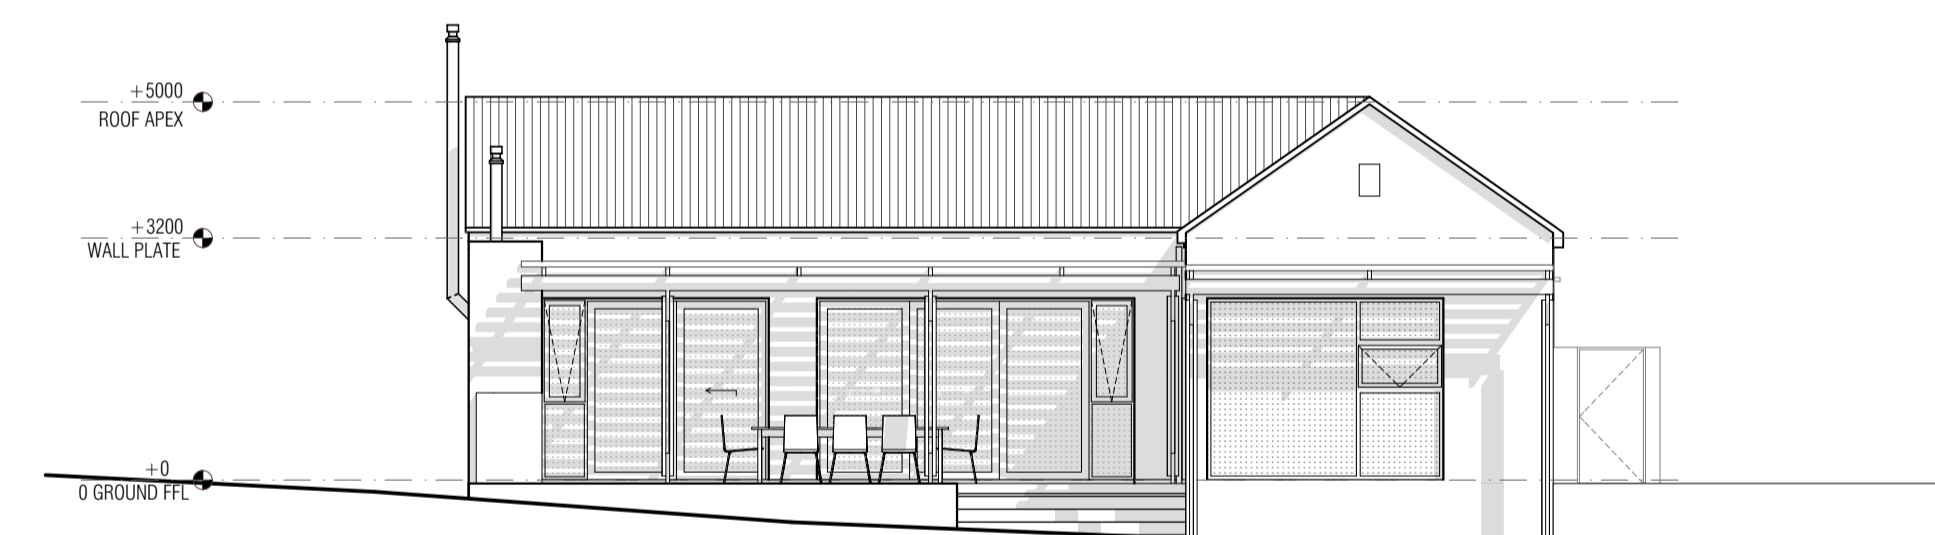

APPLEGARTH
HOUT BAY

ANNEXURE B:
ARCHITECTURAL PLANS - STYLE D_4 BEDROOM

EAST ELEVATION
1:100

WEST ELEVATION
1:100

NORTH ELEVATION
1:100

SOUTH ELEVATION
1:100