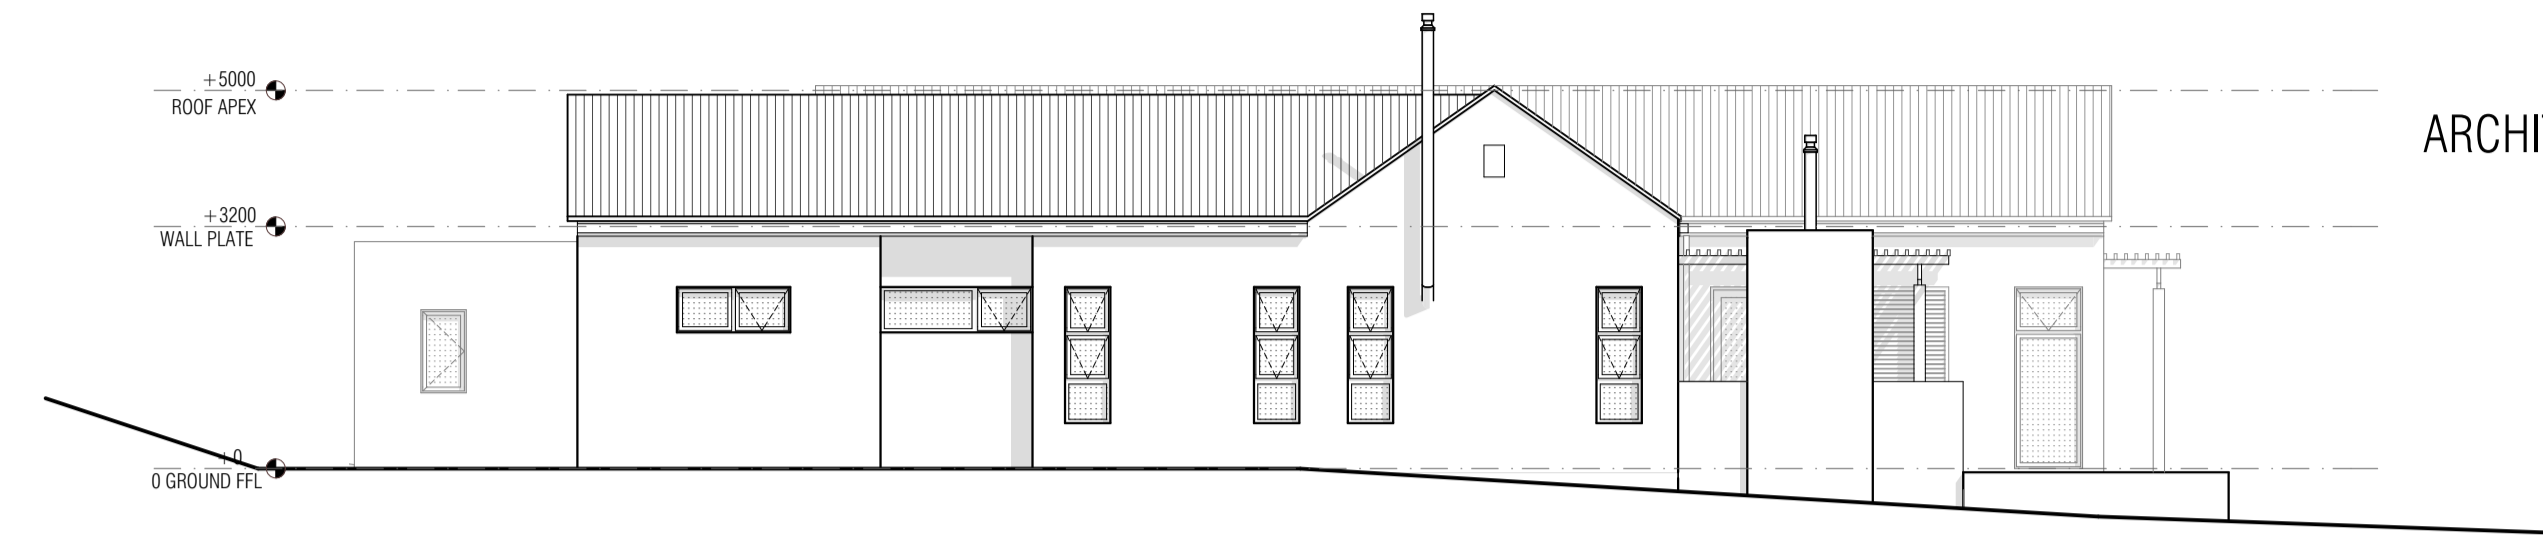

APPLEGARTH
HOUT BAY

ANNEXURE B:
ARCHITECTURAL PLANS - STYLE D_4 BEDROOM

EAST ELEVATION
1:100

WEST ELEVATION
1:100

NORTH ELEVATION
1:100

SOUTH ELEVATION
1:100