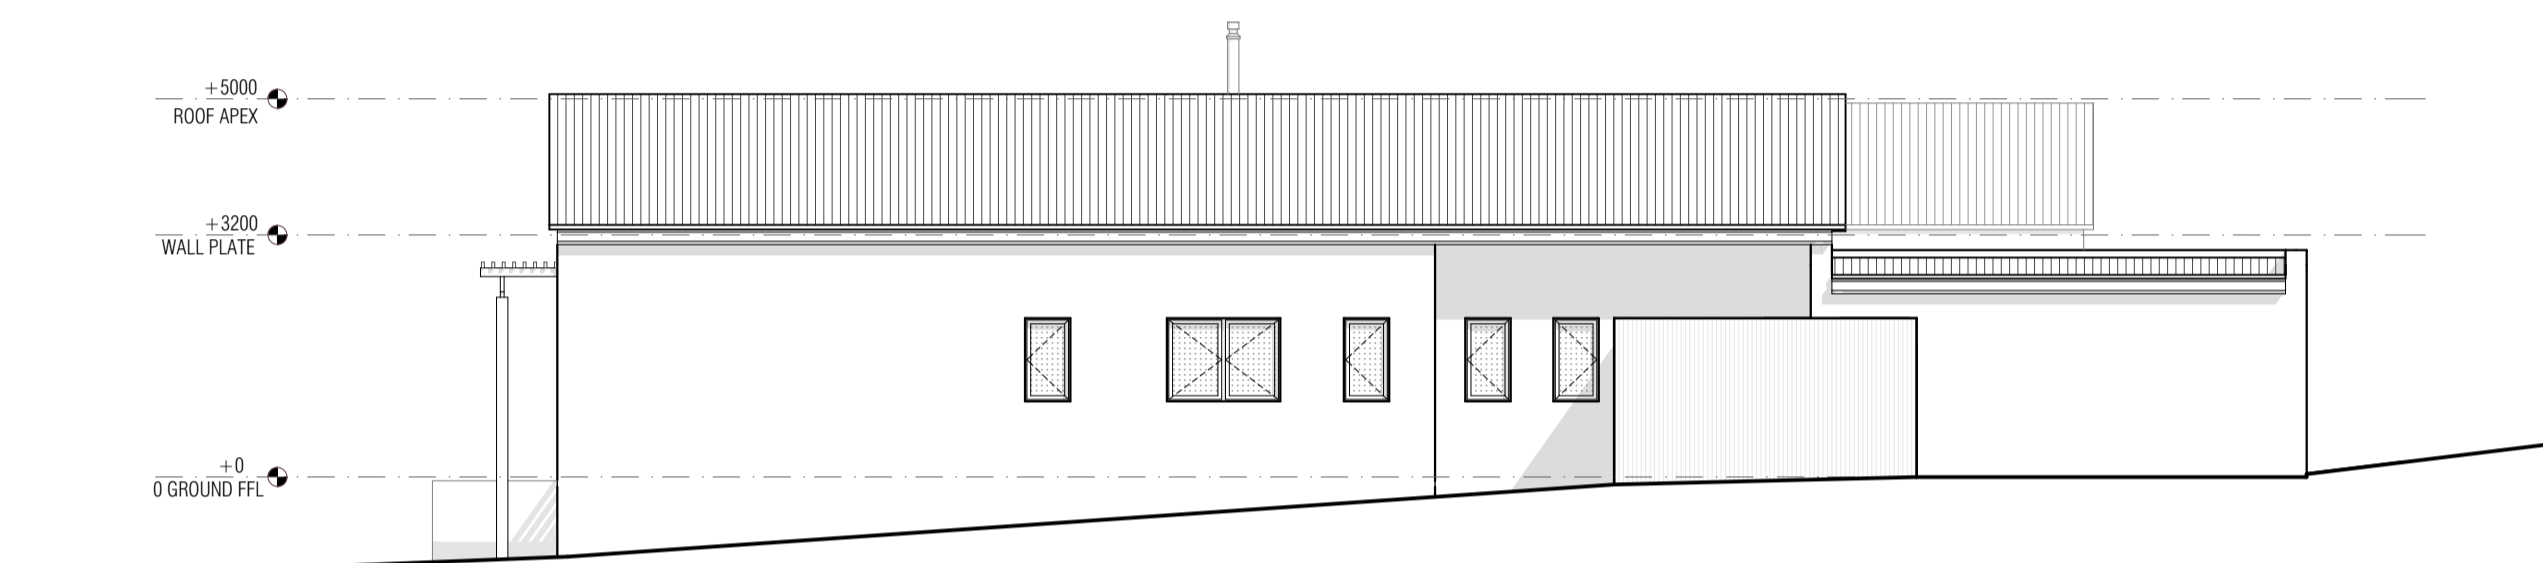

APPLEGARTH
HOUT BAY

ANNEXURE B:
ARCHITECTURAL PLANS - STYLE D_4 BEDROOM

EAST ELEVATION
1:100

WEST ELEVATION
1:100

NORTH ELEVATION
1:100

SOUTH ELEVATION
1:100