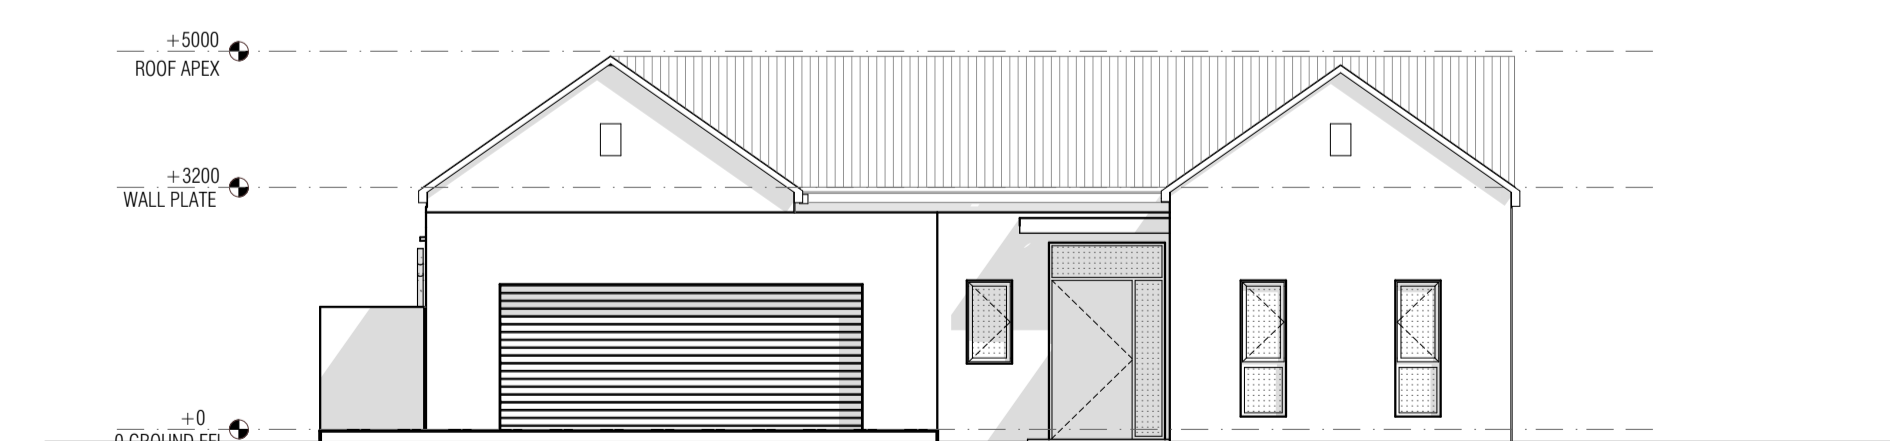

APPLEGARTH
HOUT BAY

ANNEXURE B:
ARCHITECTURAL PLANS - STYLE D_4 BEDROOM

EAST ELEVATION
1:100

WEST ELEVATION
1:100

NORTH ELEVATION
1:100

SOUTH ELEVATION
1:100